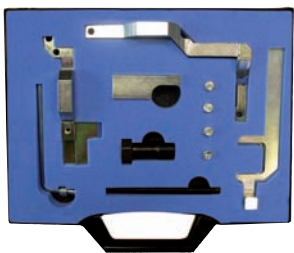

W10B16AA, W10B16BA, W11B16AA

BMW MINI and MINI Cooper Engine Timing Service Kit

07758400

Applications:

Pre 2007 MK1 convertible, MK1 pre 2009

Codes:

W10B16AA, W10B16BA, W11B16AA

BMW Valvetronic Direct Injection Petrol Engine Timing Kit