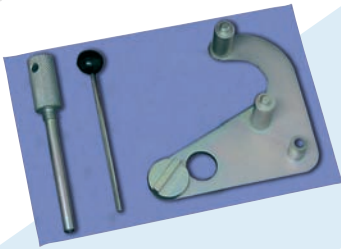

Renault 2.0 DCi Chain Driven Engine Timing Kit

07755500

Applications:

Megane II (02-07), Scenic II (08), Laguna II - III (05-09), Espace (08), Koleos (08), Trafic II (07-08), Quashquai (08), X-Trail (07-08), Primastar (08), Vivaro

Codes:

M9R700 / 721 / 740 / 742 / 760 / 761 / 780 / 782